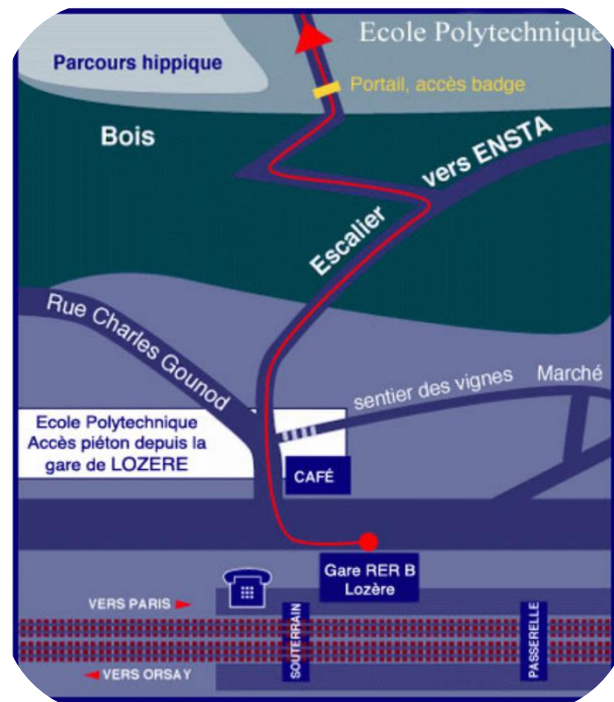

FROM TRAIN STATION

If you arrive at a **train station in Paris**, take the subway/metro to reach the RER train line B (<https://www.ratp.fr/en/>). Then, take it to the South to reach either Massy-Palaiseau station or Lozere station. Not all trains stop at every station, so check that the train will stop at the station you want to go to: there are big signs on the platform and a light should be on in front of the names of the stations the train stop at.

FROM AIRPORT

If you arrive at Orly, take the Orlyval shuttle which brings you to the RER B Antony station, from where you follow the same route.

If you arrive at CDG, hop directly onto the RER B line, from where you follow the same route.

After that, you have a choice: at Massy-Palaiseau, you can take **a bus** to the campus. At the Lozere station, you'll climb up stairs to reach the campus.

From **Massy-Palaiseau**, check the map below to catch the bus:

This project has received funding from the European Union's Horizon 2020 research and innovation programme under grant agreement No 871106.

From Lozere, follow the foot path (in red on the map) to the campus: