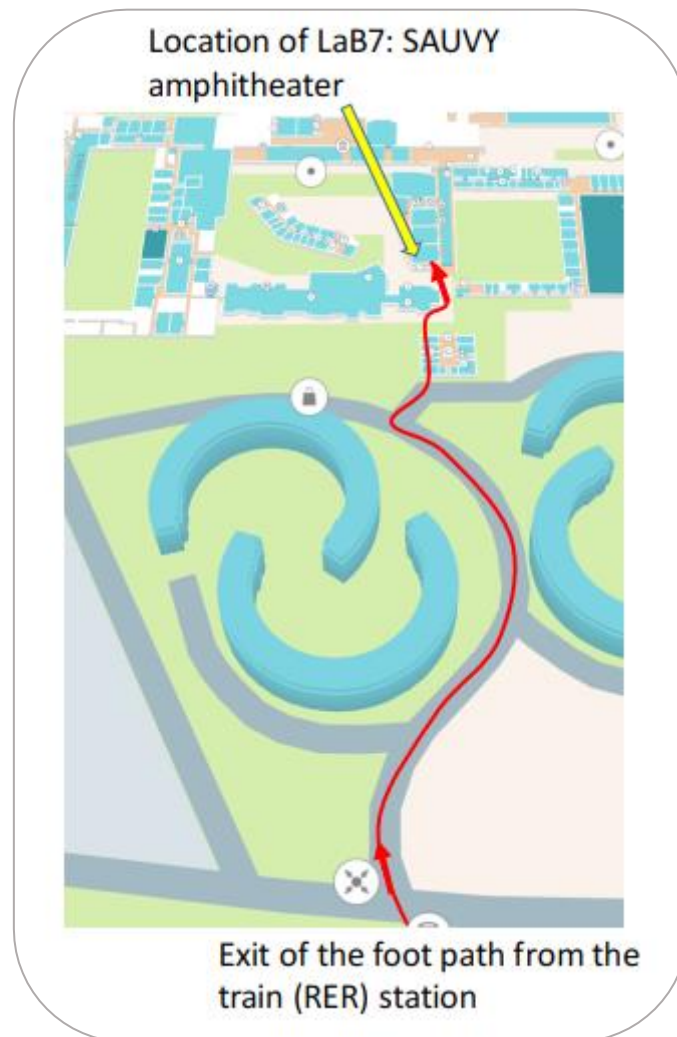

The meeting will be held in the **SAUVY amphitheatre**. You can access it from the train station by following the map given here:

This project has received funding from the European Union's Horizon 2020 research and innovation programme under grant agreement No 871106.