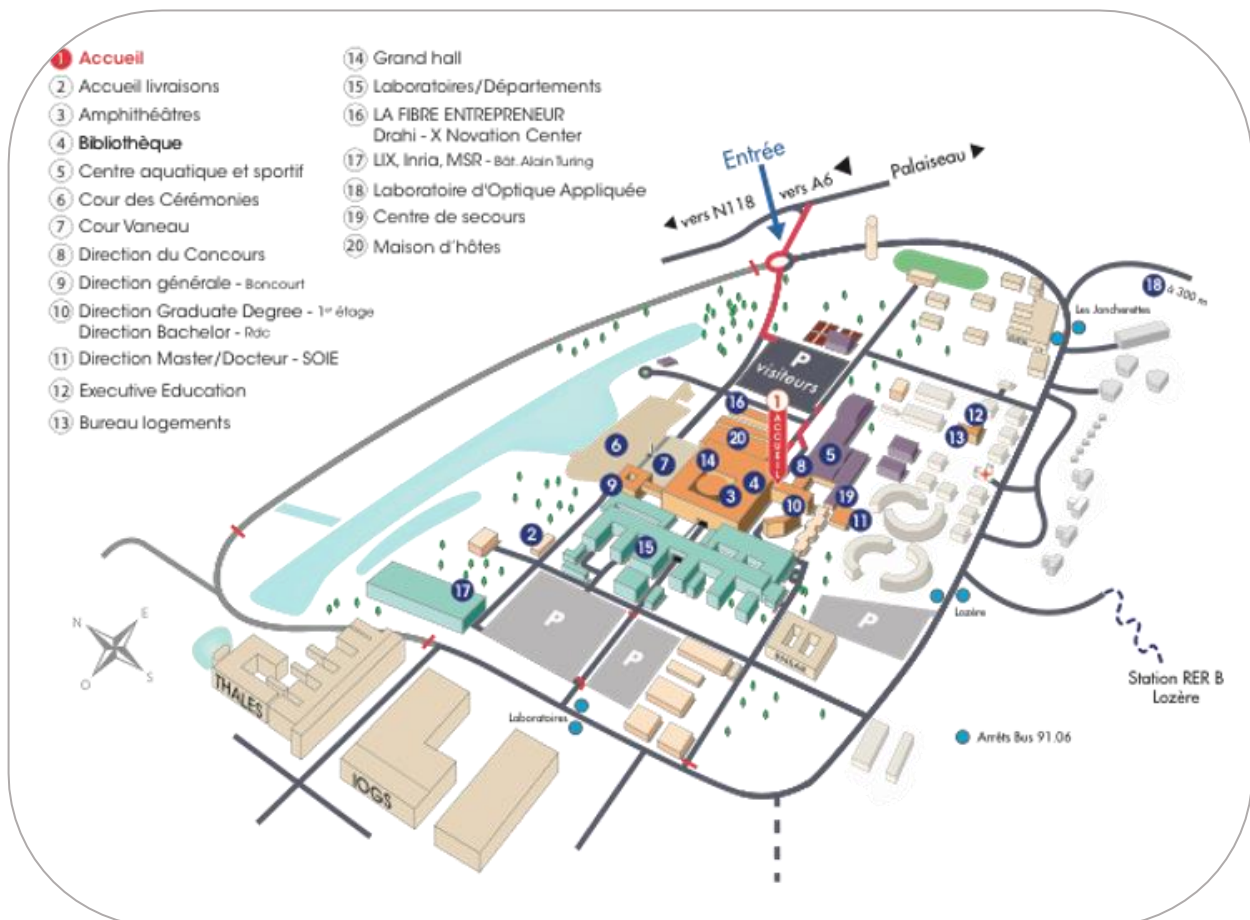

FROM TRAIN STATION

If you arrive at a **train station in Paris**, take the subway/metro to reach the RER train line B (<https://www.ratp.fr/en/>). Then, take it to the South to reach either Massy-Palaiseau station or Lozere station. Not all trains stop at every station, so check that the train will stop at the station you want to go to: there are big signs on the platform and a light should be on in front of the names of the stations the train stop at.

After that, you have a choice: at Massy-Palaiseau, you can take **a bus** to the campus. At the Lozere station, you'll climb up stairs to reach the campus.

From **Massy-Palaiseau**, check the map below to catch the bus:

This project has received funding from the European Union's Horizon 2020 research and innovation programme under grant agreement No 871106.

From Lozere, follow the foot path (in red on the map) to the campus:

Once on the campus, here's a map to navigate on the campus (the foot path connects to the campus on the bottom right of the map below)

This project has received funding from the European Union's Horizon 2020 research and innovation programme under grant agreement No 871106.