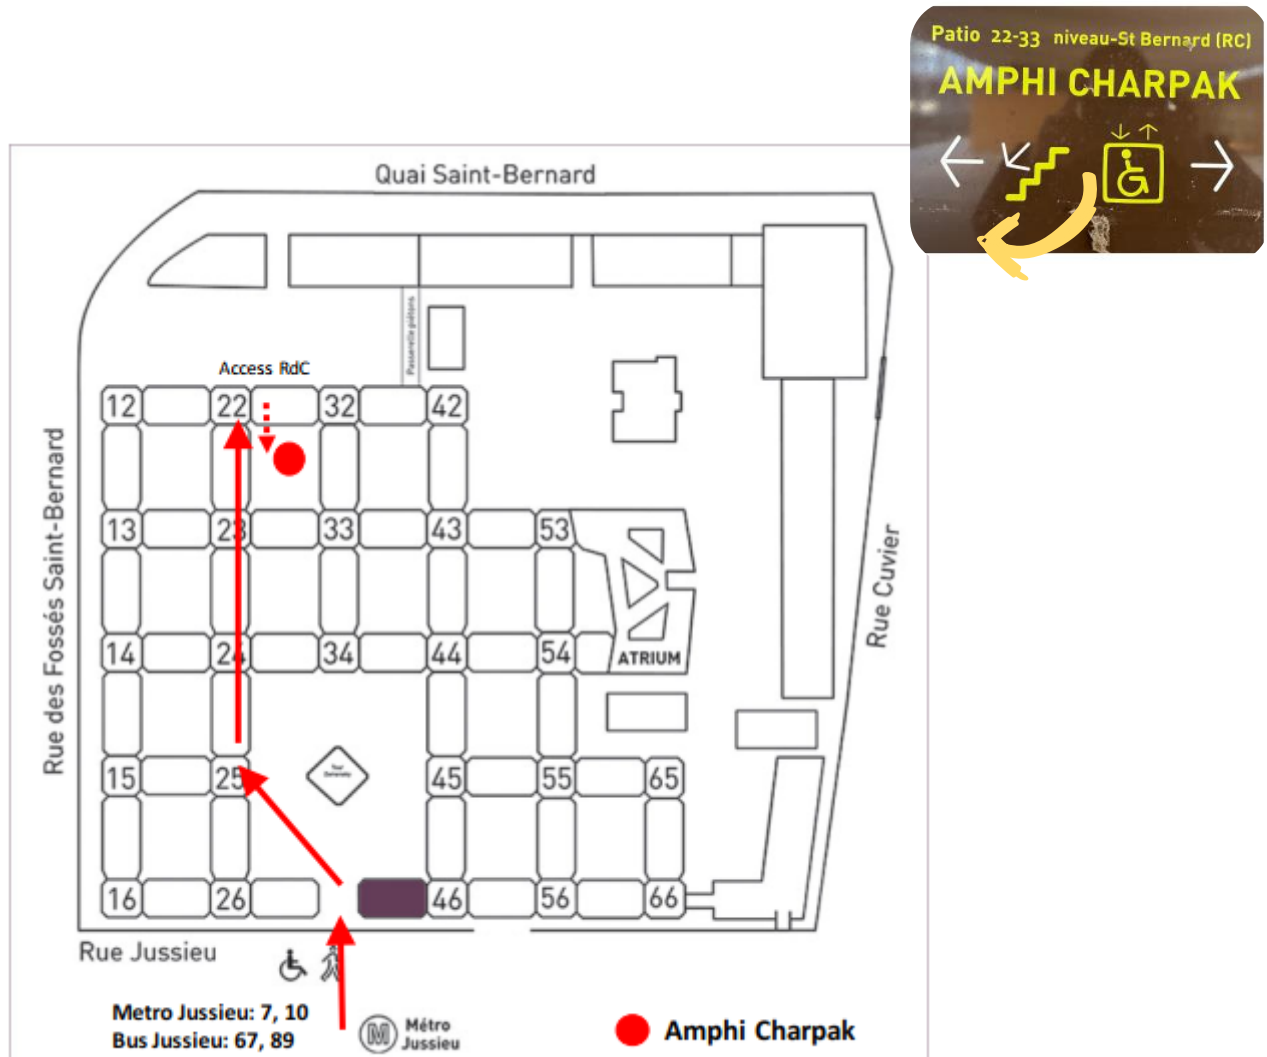

This project has received funding from the European Union's Horizon 2020 research and innovation programme under grant agreement No 871106.

VENUE TO JUSSIEU WORKSHOP

HOW TO ACCESS TO JUSSIEU CAMPUS?

To access to Jussieu, take **Metro (7,10)** or **bus (67,89)** to the station Jussieu, to arrive to the Jussieu Campus of Sorbonne Université.

The Charpak amphitheatre is located around Tower 22 of Jussieu campus. Go down one floor to level SB/RC and turn left to the door 2233-SB-02:

This project has received funding from the European Union's Horizon 2020 research and innovation programme under grant agreement No 871106.

FROM TRAIN STATION

If you arrive at a **train station in Paris**, take the subway/metro to reach the RER train line B (<https://www.ratp.fr/en/>). Then, take it to the South to reach either Massy-Palaiseau station or Lozere station. Not all trains stop at every station, so check that the train will stop at the station you want to go to: there are big signs on the platform and a light should be on in front of the names of the stations the train stop at.