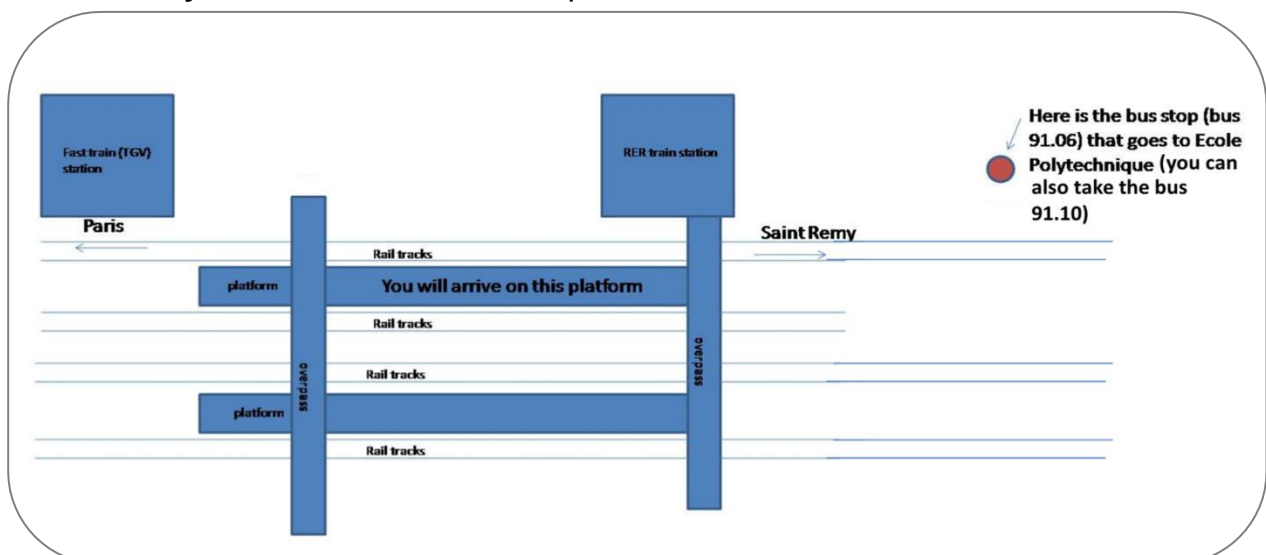

VENUE TO POLYTECHNIQUE WORKSHOP

HOW TO ACCESS TO ECOLE POLYTECHNIQUE?

The campus of Ecole Polytechnique is located in the South of Paris (48.712139, 2.210674). You'll arrive either **at a train station in Paris**, or at one of the 2 airports: **Orly** or **CDG**.

FROM TRAIN STATION

If you arrive at a **train station in Paris**, take the subway/metro to reach the RER train line B (<https://www.ratp.fr/en/>). Then, take it to the South to reach either Massy-Palaiseau station or Lozere station. Not all trains stop at every station, so check that the train will stop at the station you want to go to: there are big signs on the platform and a light should be on in front of the names of the stations the train stop at.

FROM AIRPORT

If you arrive at Orly, take the Orlyval shuttle which brings you to the RER B Antony station, from where you follow the same route.

If you arrive at CDG, hop directly onto the RER B line, from where you follow the same route.

After that, you have a choice: at Massy-Palaiseau, you can take **a bus** to the campus. At the Lozere station, you'll climb up stairs to reach the campus.

From **Massy-Palaiseau**, check the map below to catch the bus: